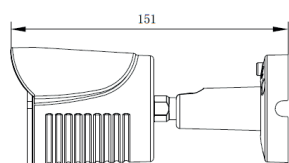

IProCamEX

Use	Home/SOHO
Indoor/Outdoor	Indoor & outdoor
Name	IProCamEX
Image sensor	1/4" Color CMOS Sensor
Focus Length	3.6 F2.0
Focus Control	Fixed
Lens Type	Fixed
Pixels	2M Pixels
Angle	70°
Comp. format	H.264
Formats	Lite - Lite+ - Pro - Premium
Video resolution	320x240/640x420/720P
Effective Pixels	1280(H)*720(V)
Compression	H.264/JPEG/AVI
Electronic Shutter Time	Auto: 1/1-1/10000Sec
S/N Ratio	≥52dB
Scanning System	Progressive
Minimum illum.	0.5 Lux
IR Leds	14μ x 18PCS
IR Distance	40 M
IR Status	Under 10 Lux By CDS
IR Power On	CDS Auto Control
POE	Splitter optional IEEE 802.3af
Power supply	DC12V±10%, 500mA
Consum	5W MAX
Working temp	-10 /+50 C
Working humidity	95% Max
Size	151(W) x 64(H) x 65.5(D)mm
Weight	700 gr
IProNet Plug&Play	Yes
Wi-Fi	No
Ethernet	Yes
Day/Night	Color/ B&W (IR-CUT)
WDR	YES, WDR
Housing	Metal, IP66