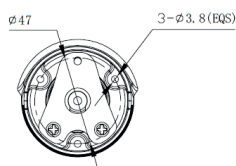

IProCamEX

Use	Home/SOHO
Indoor/Outdoor	Indoor & outdoor
Name	IProCamEX
Image sensor	1/4" Color CMOS Sensor
Focus Length	3.6 F2.0
Focus Control	Fixed
Lens Type	Fixed
Pixels	2M Pixels
Angle	70°
Comp. format	H.264
Formats	Lite - Lite+ - Pro - Premium
Video resolution	320x240/640x420/720P
Effective Pixels	1280(H)*720(V)
Compression	H.264/JPEG/AVI
Electronic Shutter Time	Auto: 1/1-1/10000Sec
S/N Ratio	≥52dB
Scanning System	Progressive
Minimum illum.	0.5 Lux
IR Leds	14μ x 18PCS
IR Distance	40 M
IR Status	Under 10 Lux By CDS
IR Power On	CDS Auto Control
POE	Splitter optional IEEE 802.3af
Power supply	DC12V±10%, 500mA
Consum	5W MAX
Working temp	-10 /+50 C
Working humidity	95% Max
Size	151(W) x 64(H) x 65.5(D)mm
Weight	700 gr
IProNet Plug&Play	Yes
Wi-Fi	No
Ethernet	Yes
Day/Night	Color/ B&W (IR-CUT)
WDR	YES, WDR
Housing	Metal, IP66