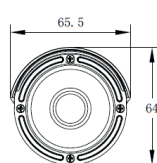

IProCamEX

Use	Home/SOHO
Indoor/Outdoor	Indoor & outdoor
Name	IProCamEX
Image sensor	1/4" Color CMOS Sensor
Focus Length	3.6 F2.0
Focus Control	Fixed
Lens Type	Fixed
Pixels	2M Pixels
Angle	70°
Comp. format	H.264
Formats	Lite - Lite+ - Pro - Premium
Video resolution	320x240/640x420/720P
Effective Pixels	1280(H)*720(V)
Compression	H.264/JPEG/AVI
Electronic Shutter Time	Auto: 1/1-1/10000Sec
S/N Ratio	≥52dB
Scanning System	Progressive
Minimum illum.	0.5 Lux
IR Leds	14μ x 18PCS
IR Distance	40 M
IR Status	Under 10 Lux By CDS
IR Power On	CDS Auto Control
POE	Splitter optional IEEE 802.3af
Power supply	DC12V±10%, 500mA
Consum	5W MAX
Working temp	-10 /+50 C
Working humidity	95% Max
Size	151(W) x 64(H) x 65.5(D)mm
Weight	700 gr
IProNet Plug&Play	Yes
Wi-Fi	No
Ethernet	Yes
Day/Night	Color/ B&W (IR-CUT)
WDR	YES, WDR
Housing	Metal, IP66