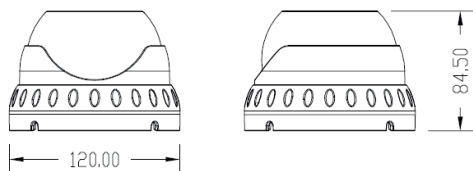

IProCamDO

Use

Indoor/Outdoor

Name

Image sensor

Focus Length

Focus Control

Lens Type

Pixels

Angle

Comp. format

Formats

Video resolution

Effective Pixels

Compression

Electronic Shutter Time

S/N Ratio

Scanning System

Minimum illum.

IR Leds

IR Distance

IR Status

IR Power On

POE

Power supply

Consum

Working temp

Working humidity

Size

Weight

IProNet Plug&Play

Wi-Fi

Ethernet

Day/Night

WDR

Housing

Home/SOHO

Indoor & outdoor

IProCamDo

1/4" Color CMOS Sensor

2.8

Fixed

Fixed

3M Pixels

90°

H.264/H.265

Lite - Lite+ - Pro - Premium

320x240/640x420/720P

1080p

H.265/H.264/JPEG/AVI

Auto: 1/1-1/10000Sec

≥52dB

Progressive

0.5 Lux

14μ x 18PCS

20 M

Under 10 Lux By CDS

CDS Auto Control

Splitter optional IEEE 802.3af

DC12V±10%, 500mA

5W MAX

-10 /+50 C

95% Max

Φ 94 x 69(H) mm

450 gr

Yes

No

Yes

Color/ B&W (IR-CUT)

YES, WDR

Metal IP66